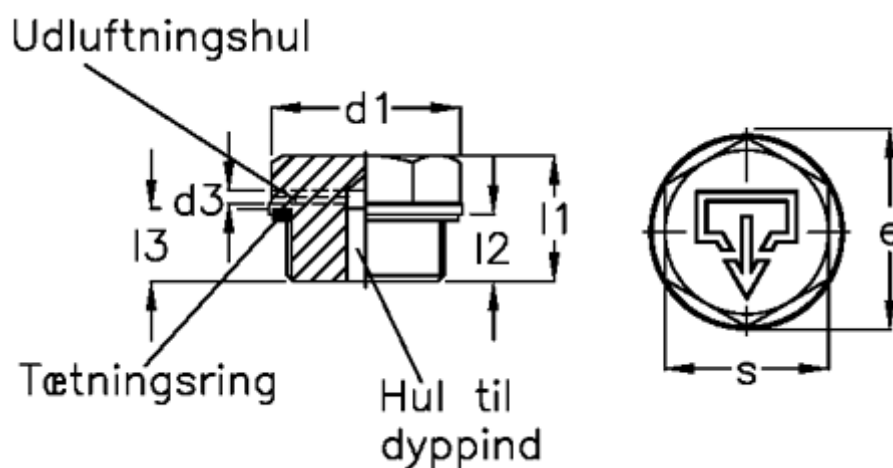

Article number: 20242555

Description: E+G

Threaded plug GN 741-22-M16x1,5-AS-2

Measures

$d1 = 22$
$d2 = M16x1,5$
$d3 = 2$
$d4 = M5$
$e = 20.8$
$l1 = 15.5$
$l2 = 8.0$
$s = 12$